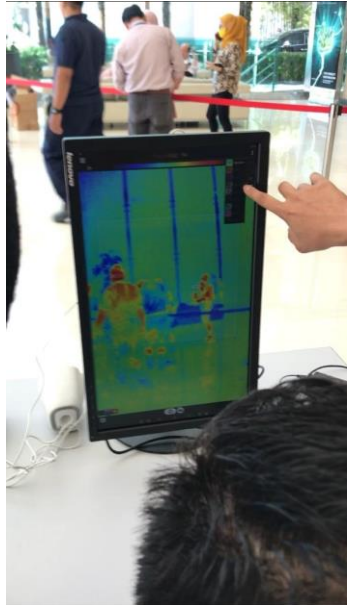

7 Robinson Road

Project Reference
Temperature Screening Device
Therm-APP MD

Grass Roots Club @ AMK

Project Reference Temperature Screening Device Therm-APP MD

SATS Terminal

Project Reference
Temperature Screening Device
Therm-APP MD

Singpost Centre @ Payalebar

Project Reference
Temperature Screening Device
Therm-APP MD

Malaysia Office Tower

Project Reference
Temperature Screening Device
Therm-APP MD

Philippines MICC

Images not available for sharing